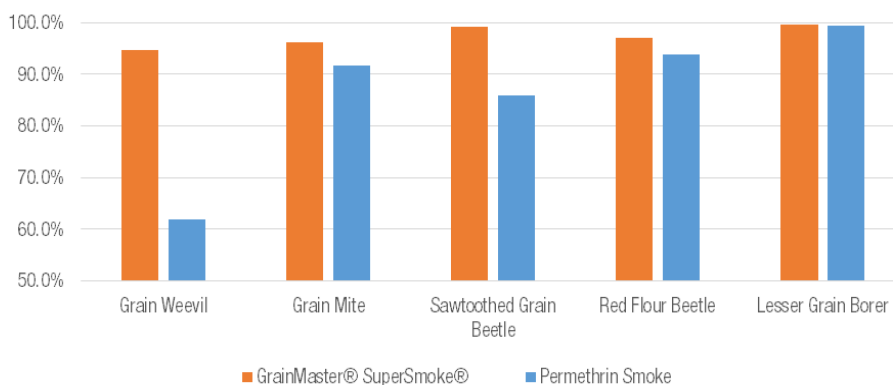

Efficacy Evaluation of Smoke Generator Products
% Knock-down and Mortality